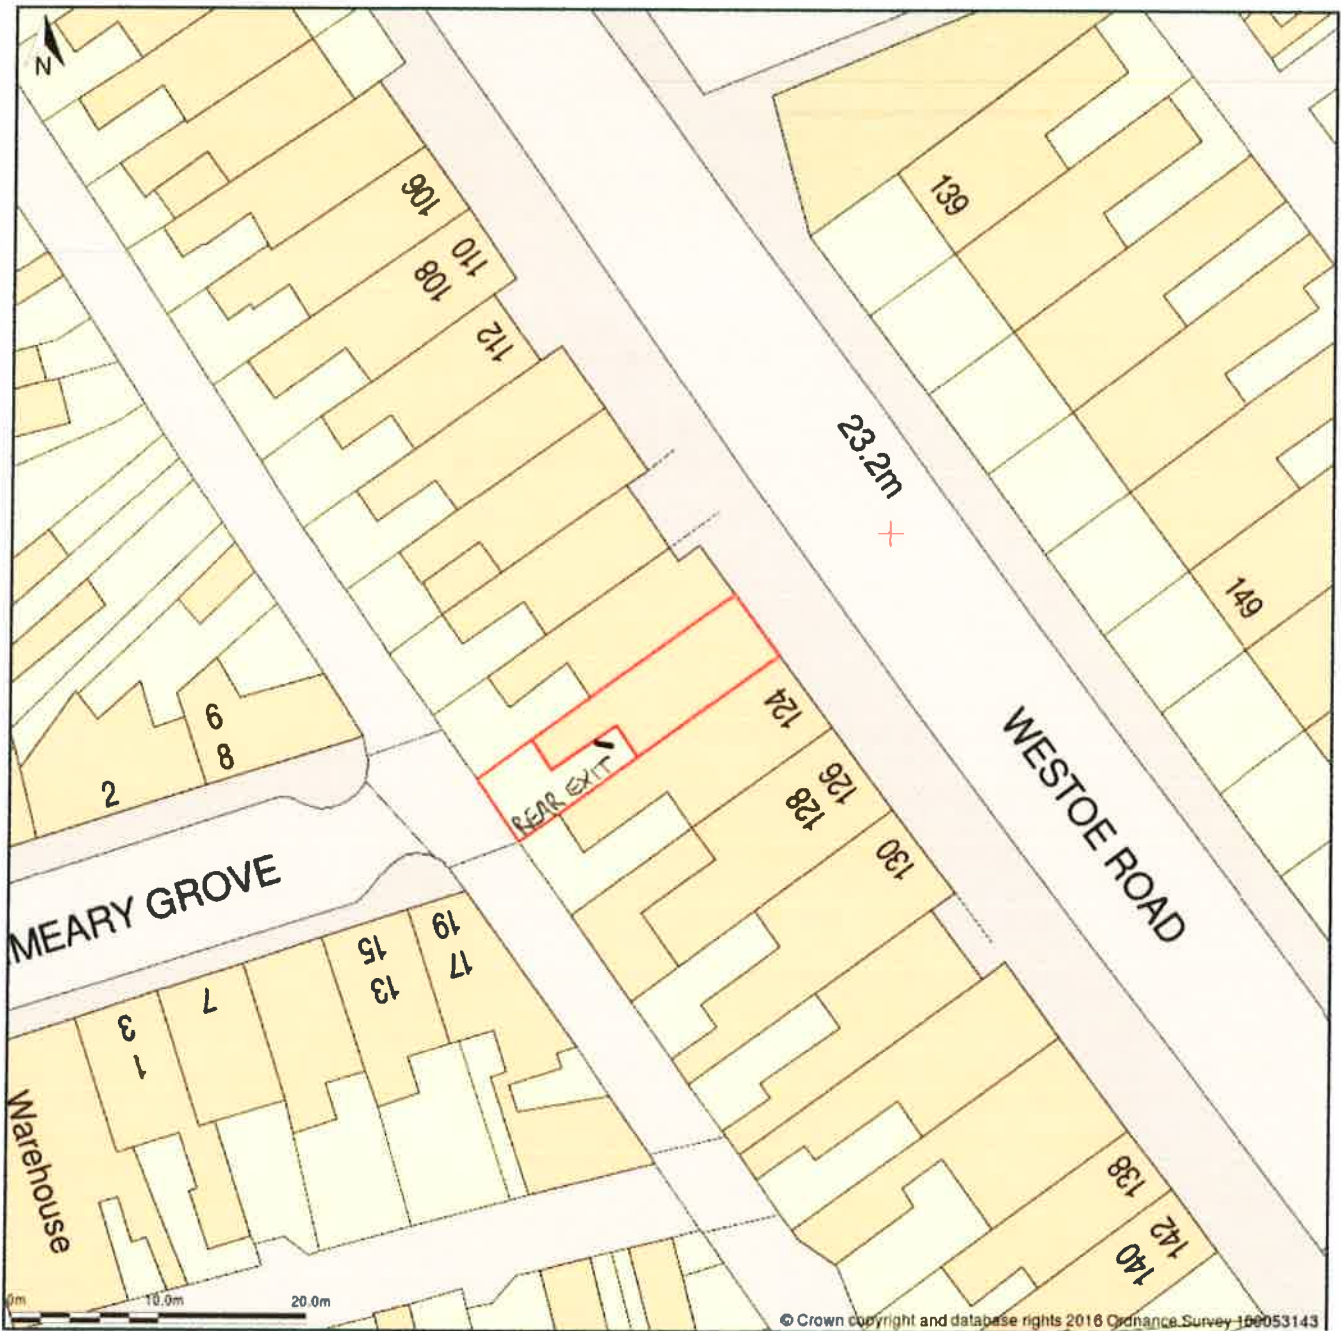

Strettle Memorials, 122 Westoe Road, South Shields, NE33 3PF

Block Plan shows area bounded by: 436752.66, 566253.03 436842.66, 566343.03 (at a scale of 1:500) The representation of a road, track or path is no evidence of a right of way. The representation of features as lines is no evidence of a property boundary.

Produced on 18th Oct 2016 from the Ordnance Survey National Geographic Database and incorporating surveyed revision available at this date. Reproduction in whole or part is prohibited without the prior permission of Ordnance Survey. © Crown copyright 2016. Supplied by www.buyaplan.co.uk a licensed Ordnance Survey partner (100053143). Unique plan reference: #00165437-6BBC25